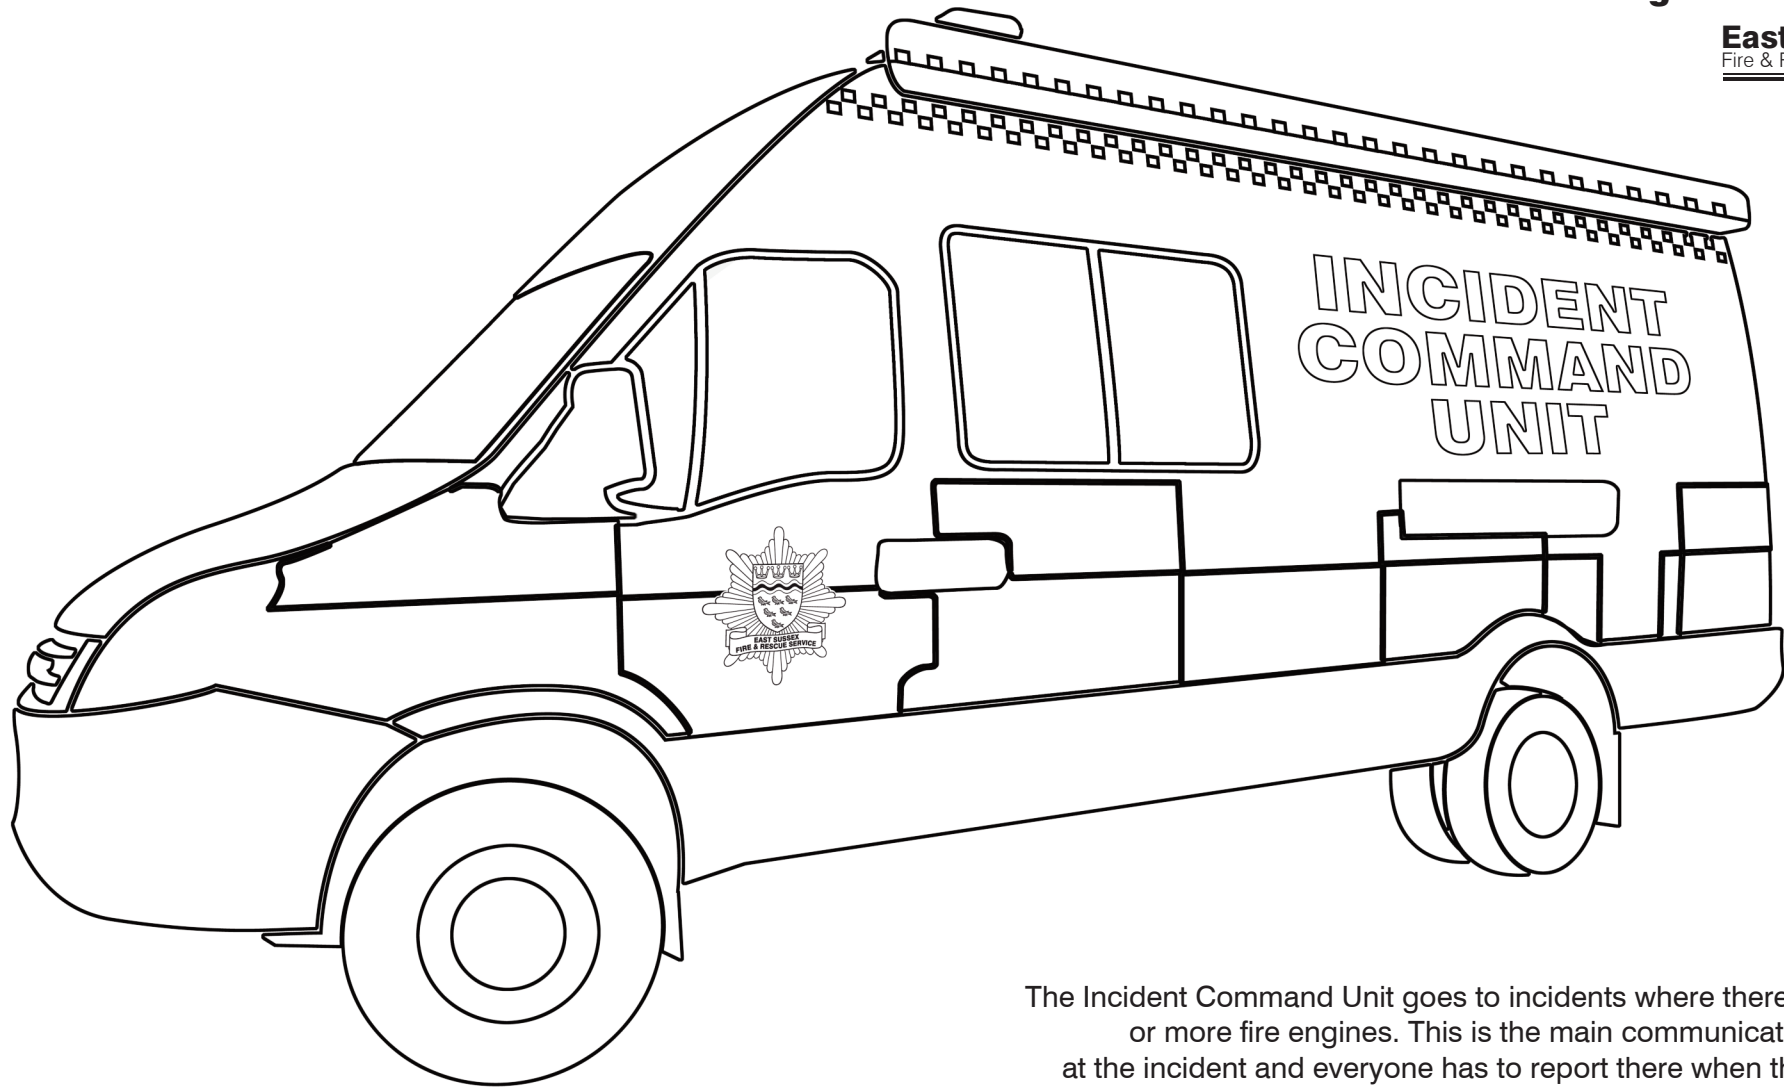

Incident Command Module

www.esfrs.org

East Sussex
Fire & Rescue Service

The Incident Command Unit goes to incidents where there are three or more fire engines. This is the main communication centre at the incident and everyone has to report there when they arrive. It carries: Smart Top workstation, CCTV, printer, scanner, copier and Fax.

Remember to test your smoke alarm!

Weight: **5150kg**

Height: **3.68m**

Length: **7.46m**

Width: **2.44m**