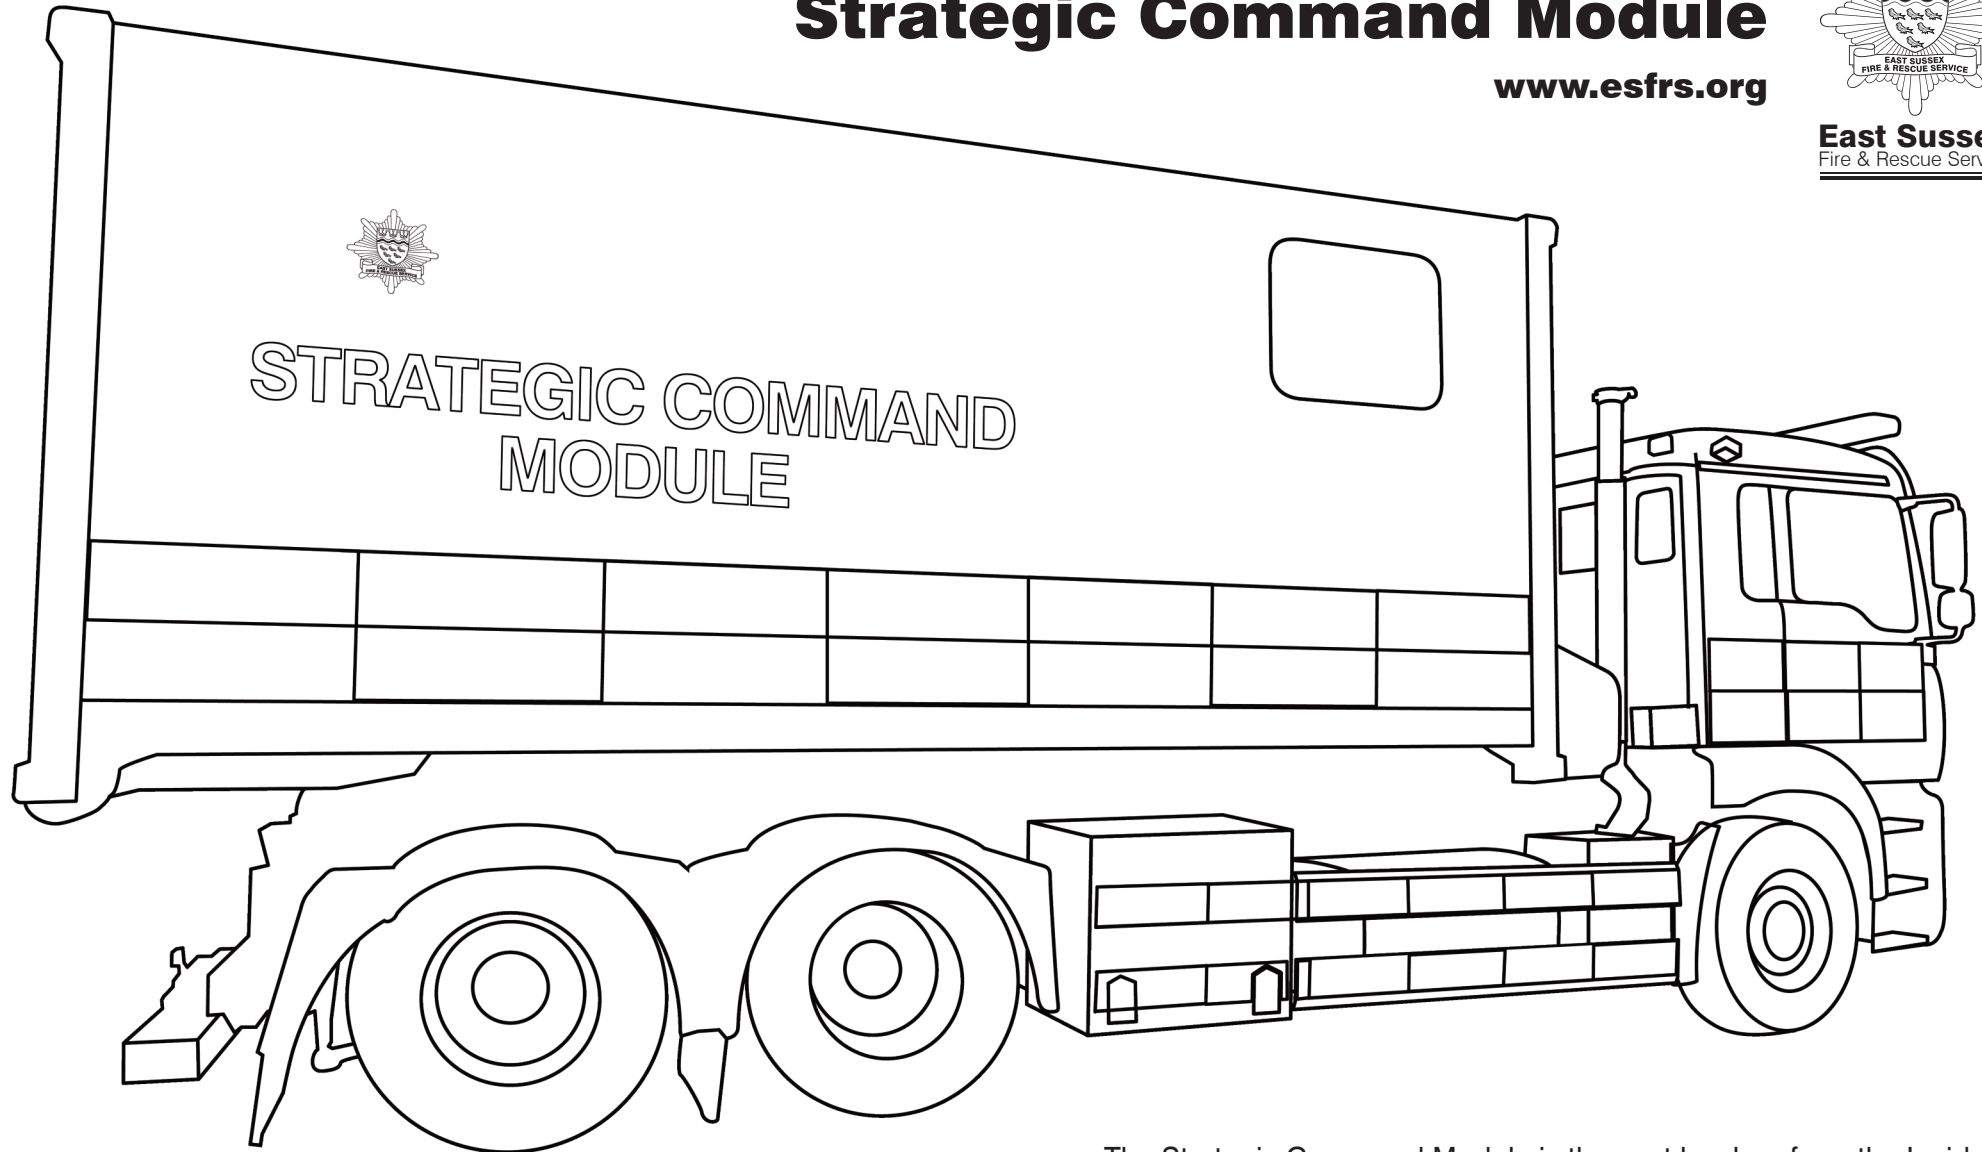

Strategic Command Module

www.esfrs.org

East Sussex
Fire & Rescue Service

The Strategic Command Module is the next level up from the Incident Command Unit. Within this command module they have TVs, radios, computers, fax machines, photocopier and telephone. This command module is for the Chief Fire Officer to use when there is a major incident.

Remember to test your smoke alarm!

Height: 4.7m Width: 2.5m Length: 9.32m