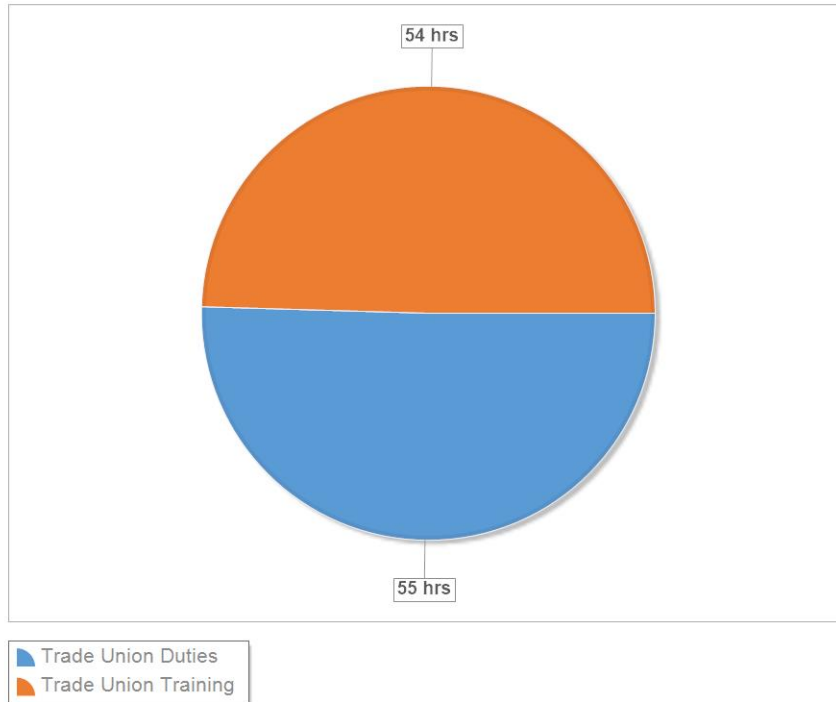

Trade Union Activity

1909 Prunty, Matthew John

Station	Start Date & Time	End Date & Time	Category	Total
87 Newhaven	09 Mar 2022 17:00	09 Mar 2022 19:00	Trade Union Duties	2.00
				2.00

1941 Herbert, Simon John

Station	Start Date & Time	End Date & Time	Category	Total
92 Hove	20 Dec 2021 12:00	20 Dec 2021 15:00	Trade Union Duties	3.00
				3.00

2160 Kaye, Jake

Station	Start Date & Time	End Date & Time	Category	Total
91 Preston Circus	24 Nov 2021 09:00	24 Nov 2021 18:00	Trade Union Duties	9.00
				9.00

5029 Sands, Christopher George

Station	Start Date & Time	End Date & Time	Category	Total
71 Broad Oak	01 Jun 2021 18:40	01 Jun 2021 20:37	Trade Union Duties	1.95
				1.95

6058 Backhouse, Thomas Luis

Station	Start Date & Time	End Date & Time	Category	Total
75 The Ridge	07 Jul 2021 18:00	08 Jul 2021 09:00	Trade Union Duties	15.00
				15.00

6131 Cardose, Christopher Stanley James

Station	Start Date & Time	End Date & Time	Category	Total
76 Bohemia Road	01 Mar 2022 12:00	01 Mar 2022 17:59	Trade Union Training	5.98
76 Bohemia Road	01 Mar 2022 18:00	02 Mar 2022 09:00	Trade Union Training	15.00
76 Bohemia Road	02 Mar 2022 09:00	02 Mar 2022 18:00	Trade Union Training	9.00
76 Bohemia Road	02 Mar 2022 18:00	03 Mar 2022 09:00	Trade Union Training	15.00
76 Bohemia Road	03 Mar 2022 09:00	03 Mar 2022 18:00	Trade Union Training	9.00
				53.98

6187 Ashton, Ben Oliver Arthur

Station	Start Date & Time	End Date & Time	Category	Total
93 Eastbourne	24 Nov 2021 09:00	24 Nov 2021 18:00	Trade Union Duties	9.00
78 Wadhurst	03 Dec 2021 10:00	03 Dec 2021 12:00	Trade Union Duties	2.00